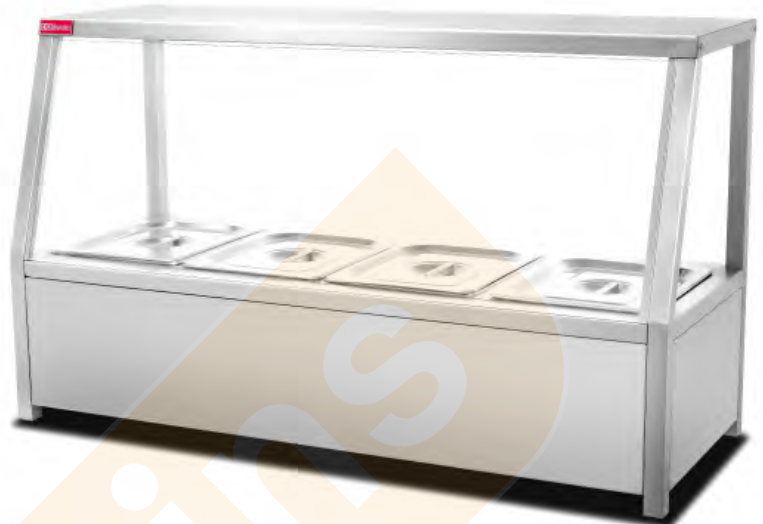

Tabletop Bain Marie

Model: HBM-20-1
Dimension: 1175x460x700mm
Volts: 220-240V/50-60Hz
Power: 1.3KW
Capacity: 4x(1/2x150)Pan

Model: HBM-20-2
Dimension: 1450x460x700mm
Volts: 220-240V/50-60Hz
Power: 1.8KW
Capacity: 5x(1/2x150)Pan

Model: HBM-20-3
Dimension: 1725x460x700mm
Volts: 220-240V/50-60Hz
Power: 1.8KW
Capacity: 6x(1/2x150)Pan