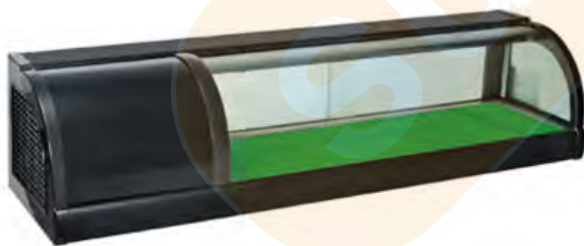

Sushi Display Cooler

Model: HSD-1200
Dimension: 1200x350x340mm
Volts: 220-240V/50-60Hz
Power: 0.23KW

Sushi Display Cooler

Model: HSD-1200-2
Dimension: 1200x350x500mm
Volts: 220-240V/50-60Hz
Power: 0.35KW