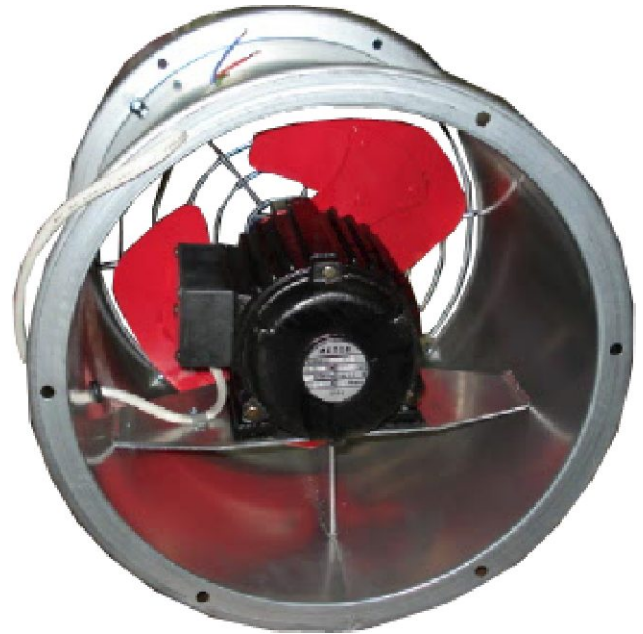

Vitali®

Axial Duct Fan

Axial Duct Fan (Round-MS)		DF3G-4 (880217031)	DF4G-4 (880217032)	DF5G-4 (880217033)
Power	kW	0.08	0.55	0.75
Speed	rpm	1420	1420	1420
Voltage	V	240		
Frequency	Hz	50		
Phase	PH	Single		
Wheel dia.	mm	300	400	500
Pressure	Pa	65	166	196
Air Volume	m ³ /h	1600	5300	9300
Noise	dB(A)	≤ 65	≤ 72	≤ 74
Weight	kg	11	22	28

***Product's specification may subject to change without further notice.
 ***Actual product may slightly differ from pictures shown.

ESM305
(16/11/09)